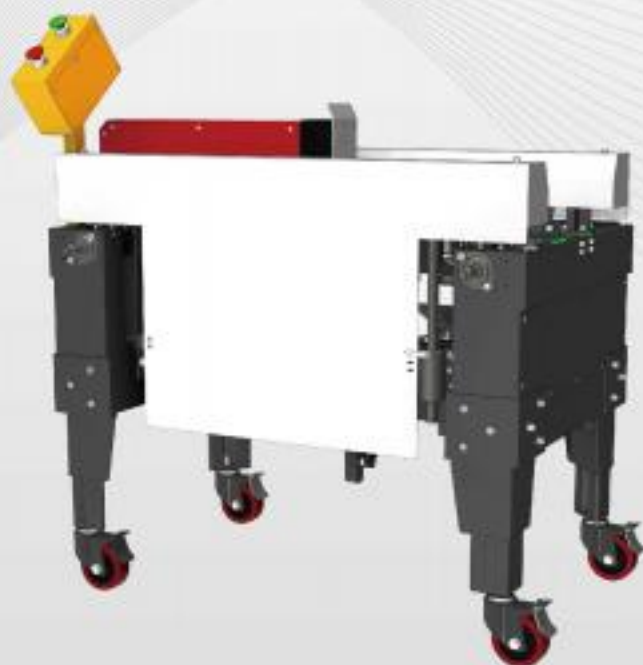

PW-563P

PW-563P Box Folding Pack Station

P: With Push Carton Device

Power	Pneumatic drive, requirement 6kgf/cm²
Folding Size	L250~500 x W200~400 x H100~500 mm
Capacity	Depends on carton positioning speed
Machine Size	L1117 x W862 x H1106~1306 mm

Options

- In Stainless Steel Structure #304