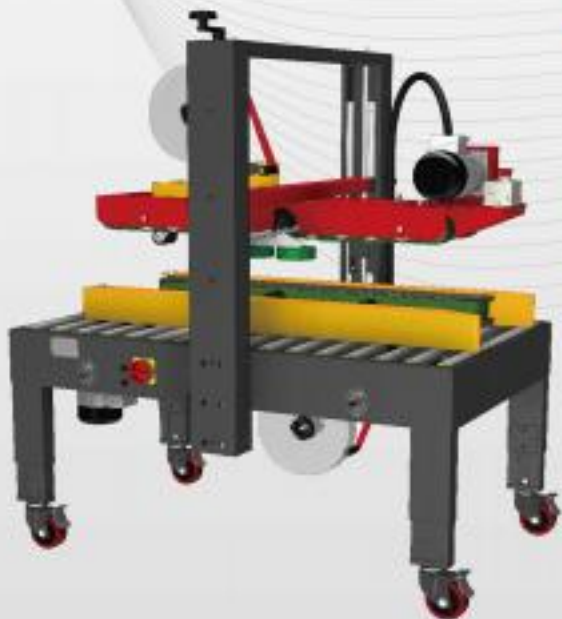

PACKWAY INC.
緯華企業股份有限公司
緯華用心 精緻創新

We pack your way.

Sealing Machine Series

ISO 9001
FM57756

台灣標品
TAIWAN QUALITY STANDARD

PW-553S Carton Sealer For Uniform Size Cartons

S: Side Belt Drive

Tape Width	2" or 3"
Belt Speed	20M/min. (approx. 30 cartons/min.)
Sealing Size	(2") L150~∞ x W120~500 x H85~500 mm (3") W +25 mm
Power Supply	1Ø, 110/220/230/240V (50/60Hz); 3Ø made on request
Machine Size	L 1280 x W 964 x H 1396~1761 mm

PW-553S

Options

- 60 Sec. auto Stop
- Extension Roller Tables
- In Stainless Steel Structure #304

PW-554TS Carton Sealer For Uniform Size Cartons

TS: Top and Side Belt Drive

Tape Width	2" or 3"
Belt Speed	20M/min. (approx. 30 cartons/min.)
Sealing Size	(2") L150~∞ x W200~500 x H120~500 mm (3") W +25 mm
Power Supply	1Ø, 110/220/230/240V (50/60Hz); 3Ø made on request
Machine Size	L 1280 x W 964 x H 1396~1761 mm

PW-554TS

Options

- 60 Sec. auto Stop
- Extension Roller Tables
- In Stainless Steel Structure #304

I am from Taiwan

🏠 56, 35th Road. Taichung Industrial Park,
Taichung 407, TAIWAN, R.O.C
☎ +886 4 2359 1858
📠 +886 4 2359 7489
🌐 www.packway.com